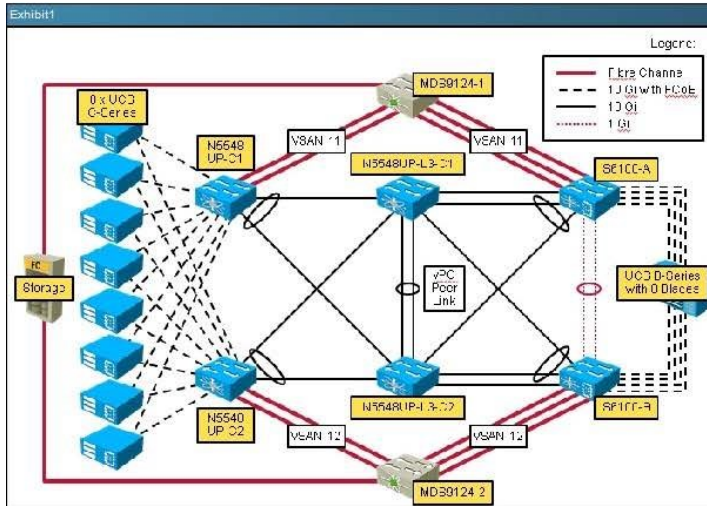

QUESTION 1

Instructions

- Click on the Exhibit1 tab to access the topology the Cisco UCS C-Series server is a member.
- To access the multiple-choice questions, click on the numbered boxes on the left of the top panel.
- There are four multiple-choice questions with this task.
- Refer to the included per-question screenshot for reference.
- Be sure to answer all four questions before selecting the Next button.

Scenario

In this scenario, you will answer questions about Cisco UCS C-Series server configuration based on screenshots from the Cisco IMC GUI.

Exhibit2: vHBA Properties configuration window. General settings include:
Name: fc0
World Wide Node Name: AUTO (28:00:00:25:85:10:10:1)
World Wide Port Name: AUTO (28:00:00:25:85:10:01:0)
FC SAN Boot:
Enable Persistent LUN Binding:
Uplink Port: 0
MAC Address: AUTO (A4:9C:11:12:ED:5D)
Default VLAN: NONE (1 - 4094)
Class of Service: 0
Rate Limit: OFF (1 - 10000 Mbps)
PCIe Device Order: ANY (0 - 17)
Buttons: Save Changes, Reset Values, Cancel

Exhibit3: Modify Adapter Properties dialog box. Settings include:
Description: [Empty field]
Enable FIP Mode:
Enable H1V Mode:
Number of VM FEX Interfaces: 1
Buttons: Save Changes, Close

Exhibit4: Storage configuration window. General settings include:
Name: [Empty field]
Stripe Size: 64 KB
Drives Per Span: 4
Span Depth: 1
Access Fcl cy: Read-Write
Cache Fcl cy: Direct
Read Ahead Fcl cy: Always
Write Cache Fcl cy: Write Through
Disk Cache Fcl cy: Unchanged
Allow Background Init: true
Auto Snapshot: false
Auto Delete Oldest: true