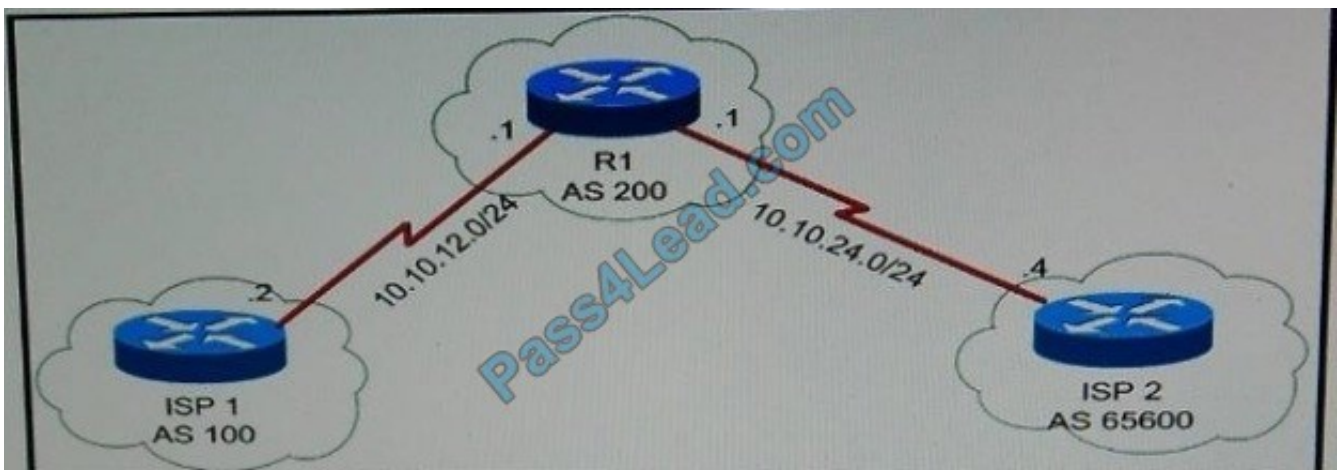

Correct Answer: B

**QUESTION 4**

DRAG DROP

Drag and drop the resources from the left onto the corresponding characteristic on the right.

Select and Place:

RIB	specific per SDR
LPTS	
fabric cards	
line cards	shared among SDRs
SNMP traps for system power	
fan controllers	

---

---

---

QUESTION 5

Refer to the exhibit R1 is migrating from ISP 1 to ISP 2. The R1 ISO image does not support the 4-byte AS feature. Which configuration on R1 can establish this EBGP session?

- A. Router bgp 200 Neighbor 10.10.24.4 local-as-65600