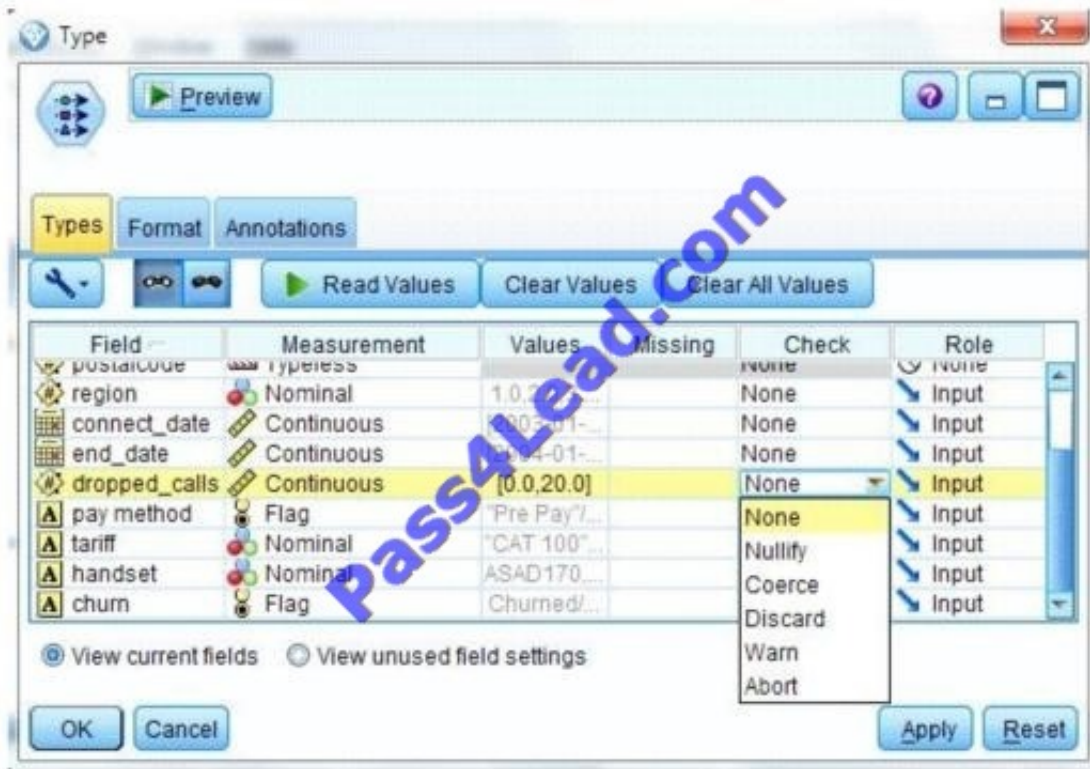

- A. Pass Values and Check action Nullify
- B. Specify Values Lower 1 and Upper 15 and Check action Nullify
- C. Specify Values Lower 1 and Upper 15 and Check action Discard
- D. Read Values and Check action Warn

Correct Answer: B

QUESTION 5

System undefined values ($null$) are automatically defined as blank (missing) values in IBM SPSS Modeler.

- A. True
- B. False

Correct Answer: B

[C2020-012 PDF Dumps](#)

[C2020-012 Practice Test](#)

[C2020-012 Braindumps](#)