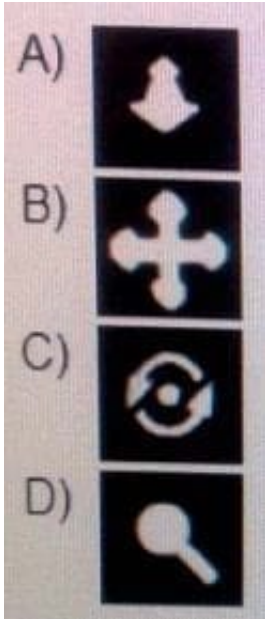

QUESTION 1

Which of the following BEST describes the Blend Shape deformer? The Blend Shape deformer...

- A. creates a joint system based on the topology of the surface
- B. allows you use several target shapes to help reshape another piece of geometry.
- C. is a special object you use to control the deformation effects of rigid skinning.
- D. lets you manually sculpt NURBS, polygons, or Subdivision surfaces quickly with the stroke of a brush

Correct Answer: B

Reference: <http://stateofish.com/burgoo/blendshape.pdf> (page 1)

QUESTION 2

Which attribute is used to control the number of specular highlights that appear on a rendered object?

- A. Emit Specular
- B. Define Specular
- C. Illuminates by Default
- D. None of the above.

Correct Answer: A

QUESTION 3

Identify the Tumble camera Icon in the images below.

A. Option A

B. option B

C. Option C

D. Option D

Correct Answer: B