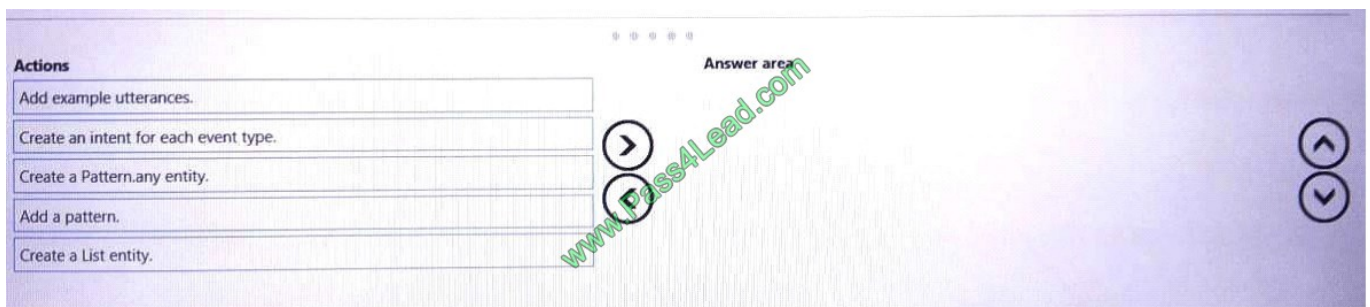

QUESTION 4

DRAG DROP

You develop a bot by using Language Understanding Intelligence Service (LUIS) and the MI Bot framework. You use LUIS in the Azure portal to optimize the bot

You view the utterances and determine that users are requesting time and venue information for events.

You need to improve the prediction efficiency of the bot.

Which three actions should you perform in sequence? To answer, move the appropriate actions from the list of actions to the answer area and arrange them in the correct order.

Select and Place: