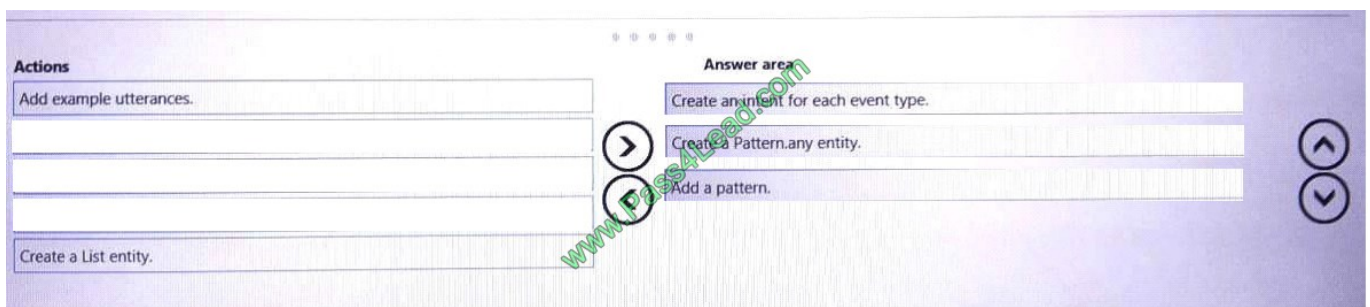

Correct Answer: