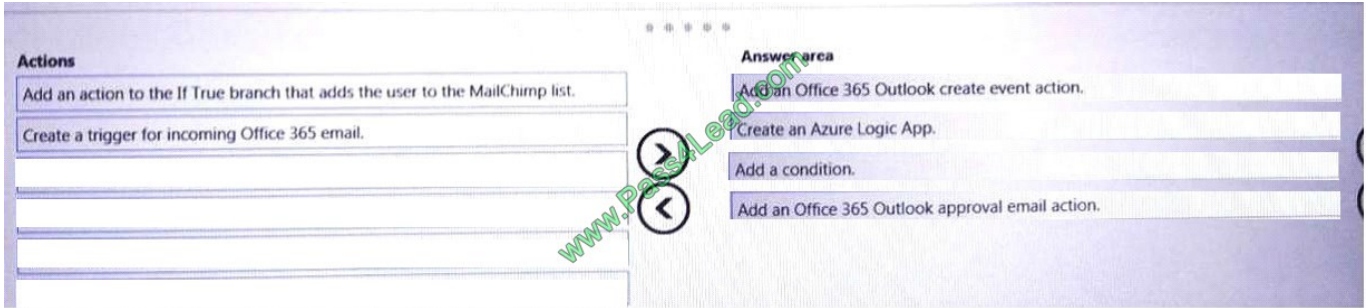

Microsoft Office 365 email account.

You need to automate the process of adding new users to the Mail Chimp list by using an Azure Logic App.

Which five actions should you perform in sequence? To answer, move the appropriate actions from the list of actions to the answer area and arrange them in the correct order.

Select and Place:

The screenshot shows the 'Actions' pane on the left with the following items:

- Add an action to the If True branch that adds the user to the MailChimp list.
- Create a trigger for incoming Office 365 email.
- Add an Office 365 Outlook create event action.
- Create an Azure Logic App.
- Add a condition.
- Add an Office 365 Outlook approval email action.

The 'Answer area' on the right is currently empty. A watermark 'www.Pass4Lead.com' is visible across the center of the image.

Correct Answer:

QUESTION 3

DRAG DROP

You need to secure the access to the Delivery API.