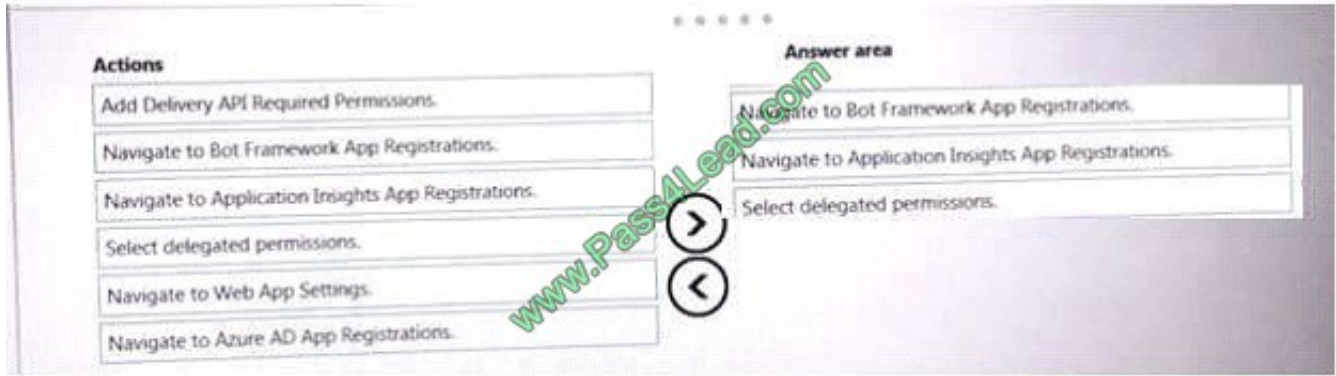

Select and Place:

The screenshot shows the 'Actions' pane on the left with the following items:

- Add an action to the If True branch that adds the user to the MailChimp list.
- Create a trigger for incoming Office 365 email.
- Add an Office 365 Outlook create event action.
- Create an Azure Logic App.
- Add a condition.
- Add an Office 365 Outlook approval email action.

The 'Answer area' on the right is currently empty. A watermark 'www.Pass4Lead.com' is visible across the center of the image.

Correct Answer:

QUESTION 3

DRAG DROP

You need to secure the access to the Delivery API.

Which four actions should you perform in sequence? To answer, move the appropriate actions from the list of actions to the answer area and arrange them in the correct order.

Select and Place:

Correct Answer: