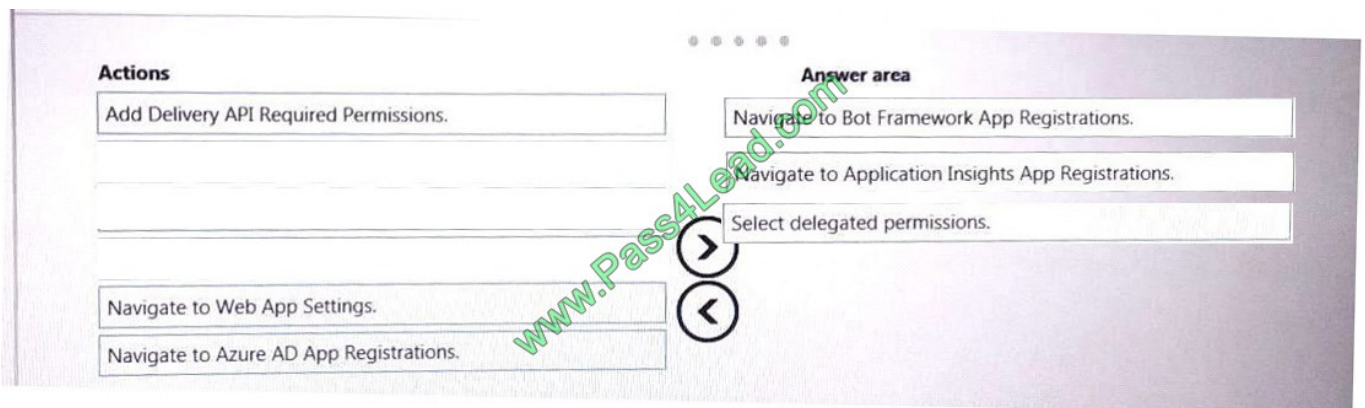

Select and Place:

The screenshot shows the 'Actions' pane on the left with the following items:

- Add an action to the If True branch that adds the user to the MailChimp list.
- Create a trigger for incoming Office 365 email.
- Add an Office 365 Outlook create event action.
- Create an Azure Logic App.
- Add a condition.
- Add an Office 365 Outlook approval email action.

The 'Answer area' on the right is currently empty. A watermark 'www.Pass4Lead.com' is visible across the center of the image.

Correct Answer:

QUESTION 3

DRAG DROP

You need to secure the access to the Delivery API.

Which four actions should you perform in sequence? To answer, move the appropriate actions from the list of actions to the answer area and arrange them in the correct order.

Select and Place:

Correct Answer: