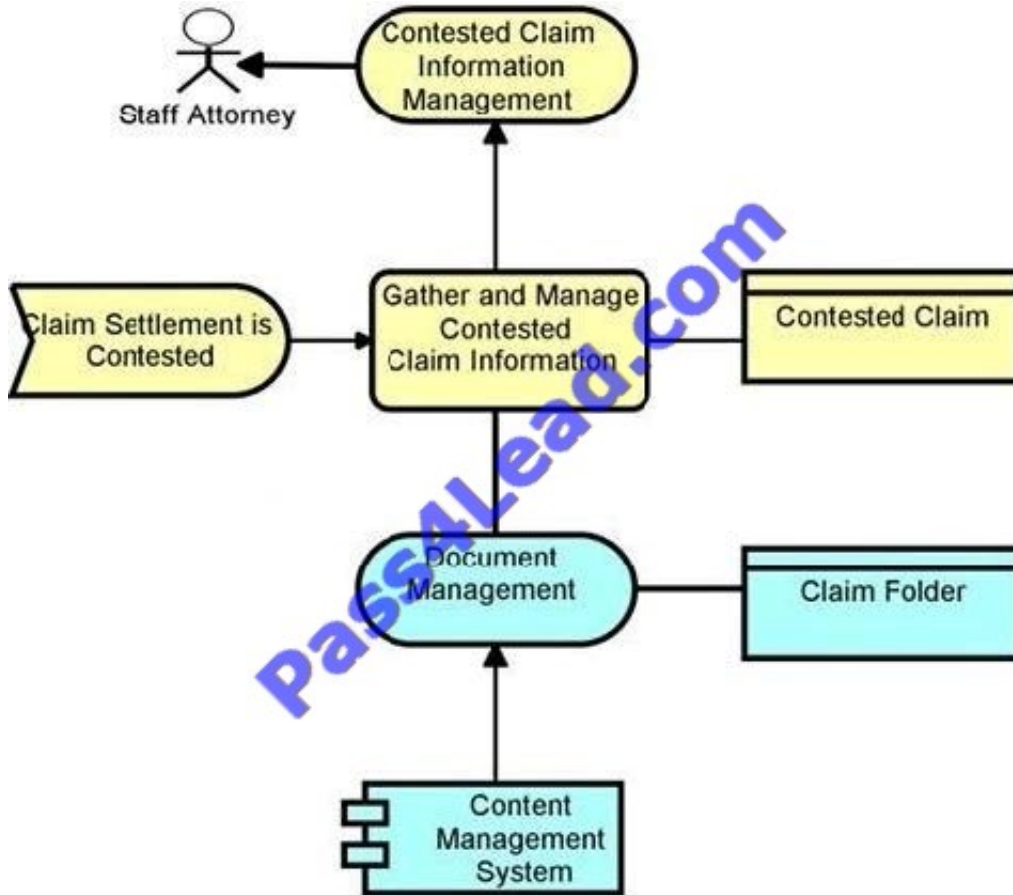

Following Questions and Answers are all new published by The Open Group Official Exam Center

-  **Instant Download** After Purchase
-  **100% Money Back** Guarantee
-  **365 Days** Free Update
-  **800,000+** Satisfied Customers

### QUESTION 1

Consider the following diagram, which conforms to a standard ArchiMate viewpoint that uses a simplified notation:

To which standard ArchiMate viewpoint does this diagram conform?

- A. Elementary viewpoint
- B. Introductory viewpoint
- C. Coherence viewpoint
- D. Deciding viewpoint

### QUESTION 2

Consider the following diagram which shows the service Contracting that is delivered by the business process Close contract.

What is the most appropriate ArchiMate relationship to be used for (1)?

#### QUESTION 5

The Application Co-operation viewpoint describes the relationships between application components in terms of the information flows between them, or in terms of the services they offer and use.